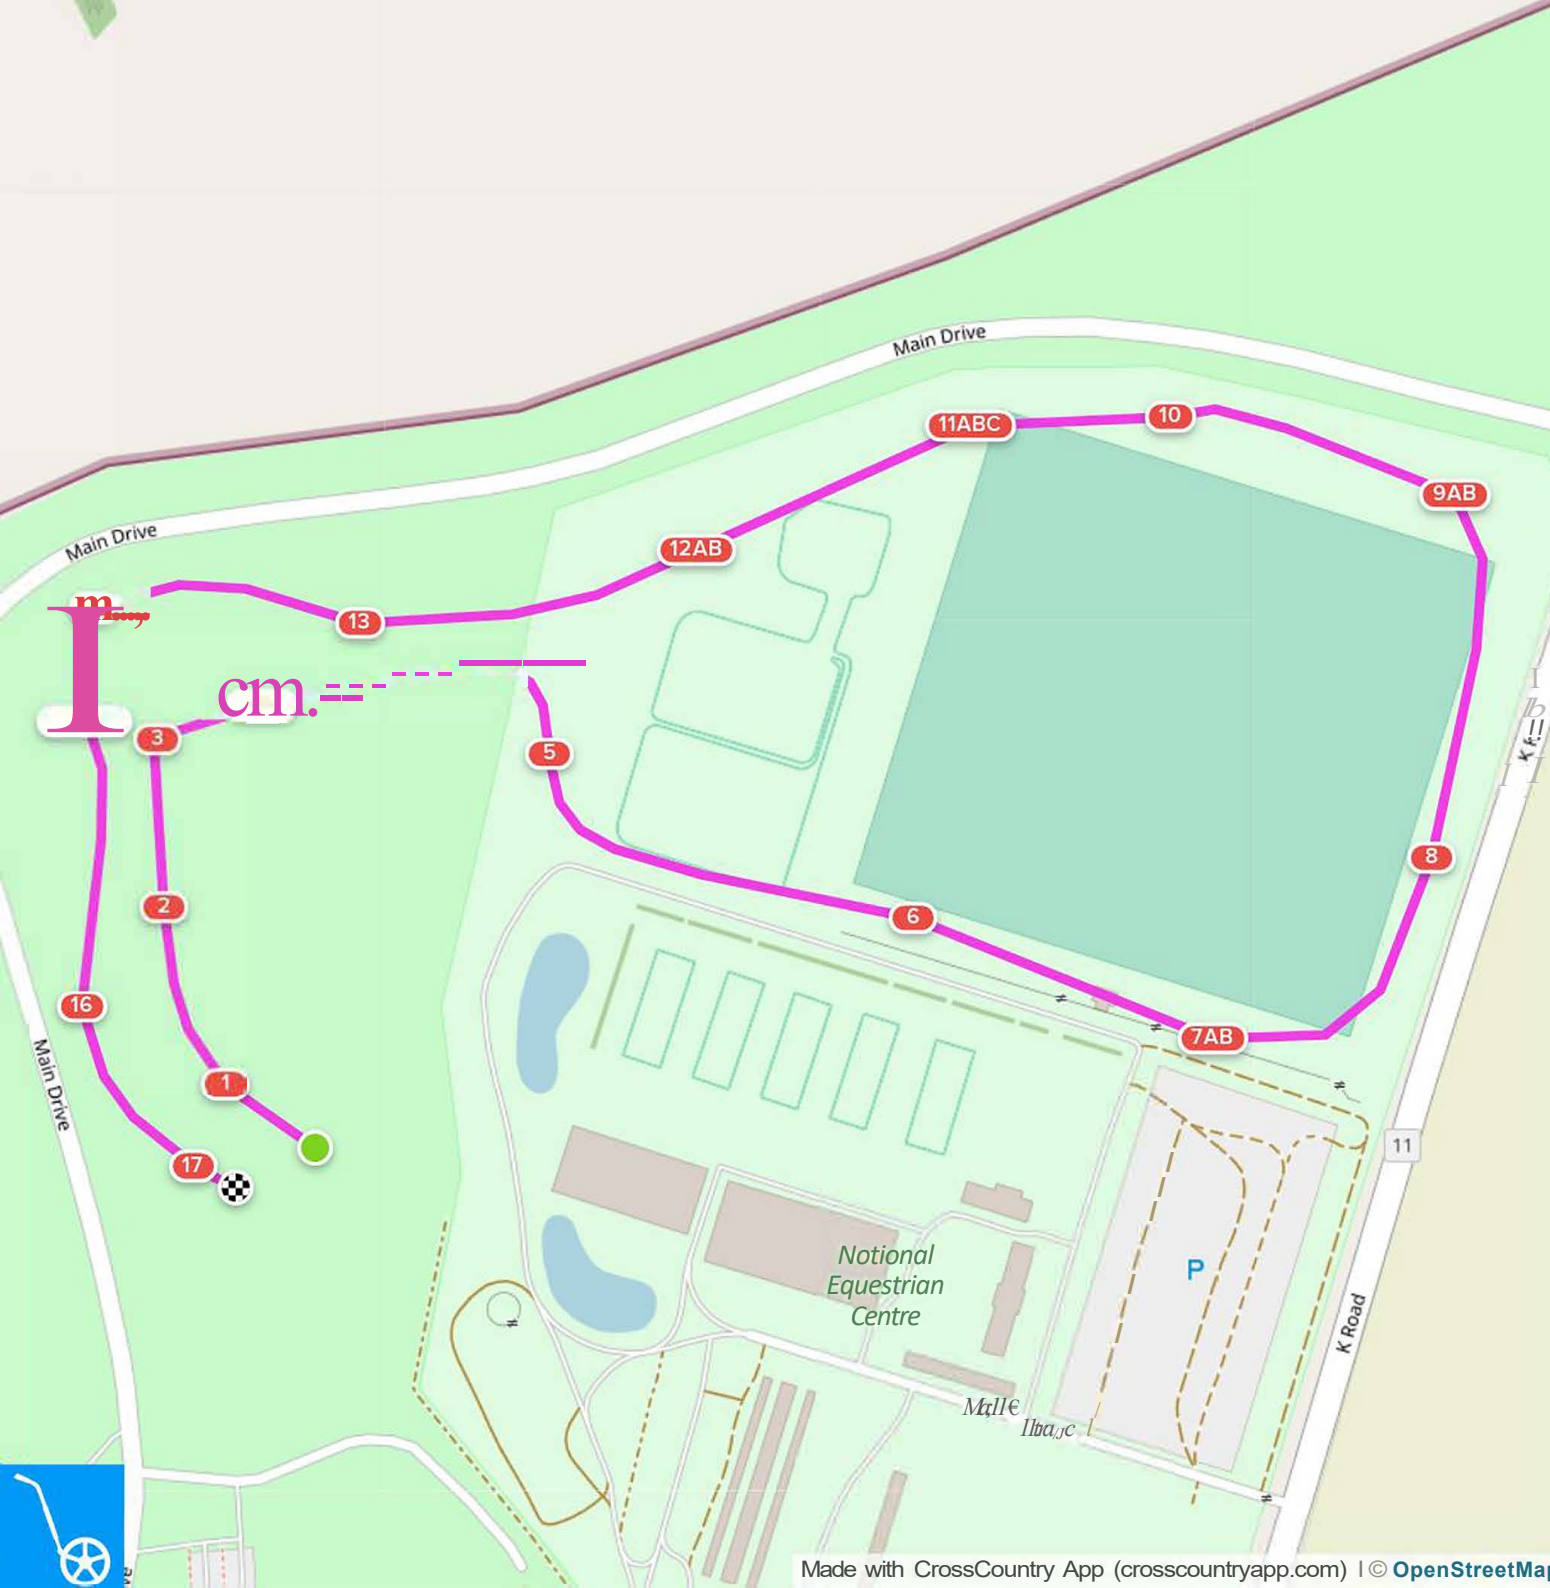

Eventing Victoria Spring Horse Trials 6th-8th September 2019 CCI4*-S

Blue Numbers
06/09/2019

Efforts: 35	Opt. Time: 6m 30s
Distance: 3700 m	Time Limit: 13m 0s
Speed: 570 m/min	

- 1 Roll Top
- 2 Archway
- 3 Stables
- 4AB Brushes
- 5 Hayrack
- GABC Flowerboxes and Corner
- 7 Open Roll
- 8AB Roll and Triple Brush
- 9 Brush Oxer
- 10ABC Open Oxer and Brushes
- 11AB Roll box and box corner
- 12 Trakhener
- 13AB Water - Boathouse and Frangible out.
- 14 Lamb shelter
- 15AB Open Oxer and Corner
- 16 Brush Panel
- 17ABC Water - Brush/skinny brush/flower roll
- 18 Ditch Brush
- 19 Wagon
- 20ABC Keyhole and Stumps
- 21 Picnic Table
- 22 Flowerbox

Eventing Victoria Spring Horse Trials 6th-8th September 2019 CCN1*-S

Pink Numbers
06/09/19

Efforts: 25	Opt. Time: 5m 12s
Distance: 2600 m	Time Limit: 10m 24s
Speed: 500 m/min	

- 1 Roll Top
- 2 Hayfeeder
- 3 Park Bench
- 4AB Cottages
- 5 Open Roll
- 6 Open oxer
- 7AB Roll Tops
- 8 Barrel brush
- 9AB Log and Medallion
- 10 Ditch Brush
- 11ABC Werribee Water
- 12AB Treeline Brushes
- 13 Civenex box
- 14 Corner
- 15ABC Rails and Narrow Brush
- 16 Picnic Table
- 17 Flowerbox

Eventing Victoria Spring Horse Trials 6th-8th September 2019 EvA 65

Square Blue numbers
06/09/2019

Efforts: 20	Opt. Time: 5m 26s
Distance: 1900 m	Time Limit: 10m 52s
Speed: 350 m/min	

- 1 Log
- 2 Roll top
- 3 Hay feeder
- 4AB Civinex double
- S Mound Log
- 6 Manger
- 7 Polo chair
- 8 Black pipe
- 9ABC A frame and walk in water to brush out
- 10 Tree line log
- 11 Open ditch
- 12AB Roll and bank
- 13AB Hay feeders
- 14 Picnic table
- 15 Flower box