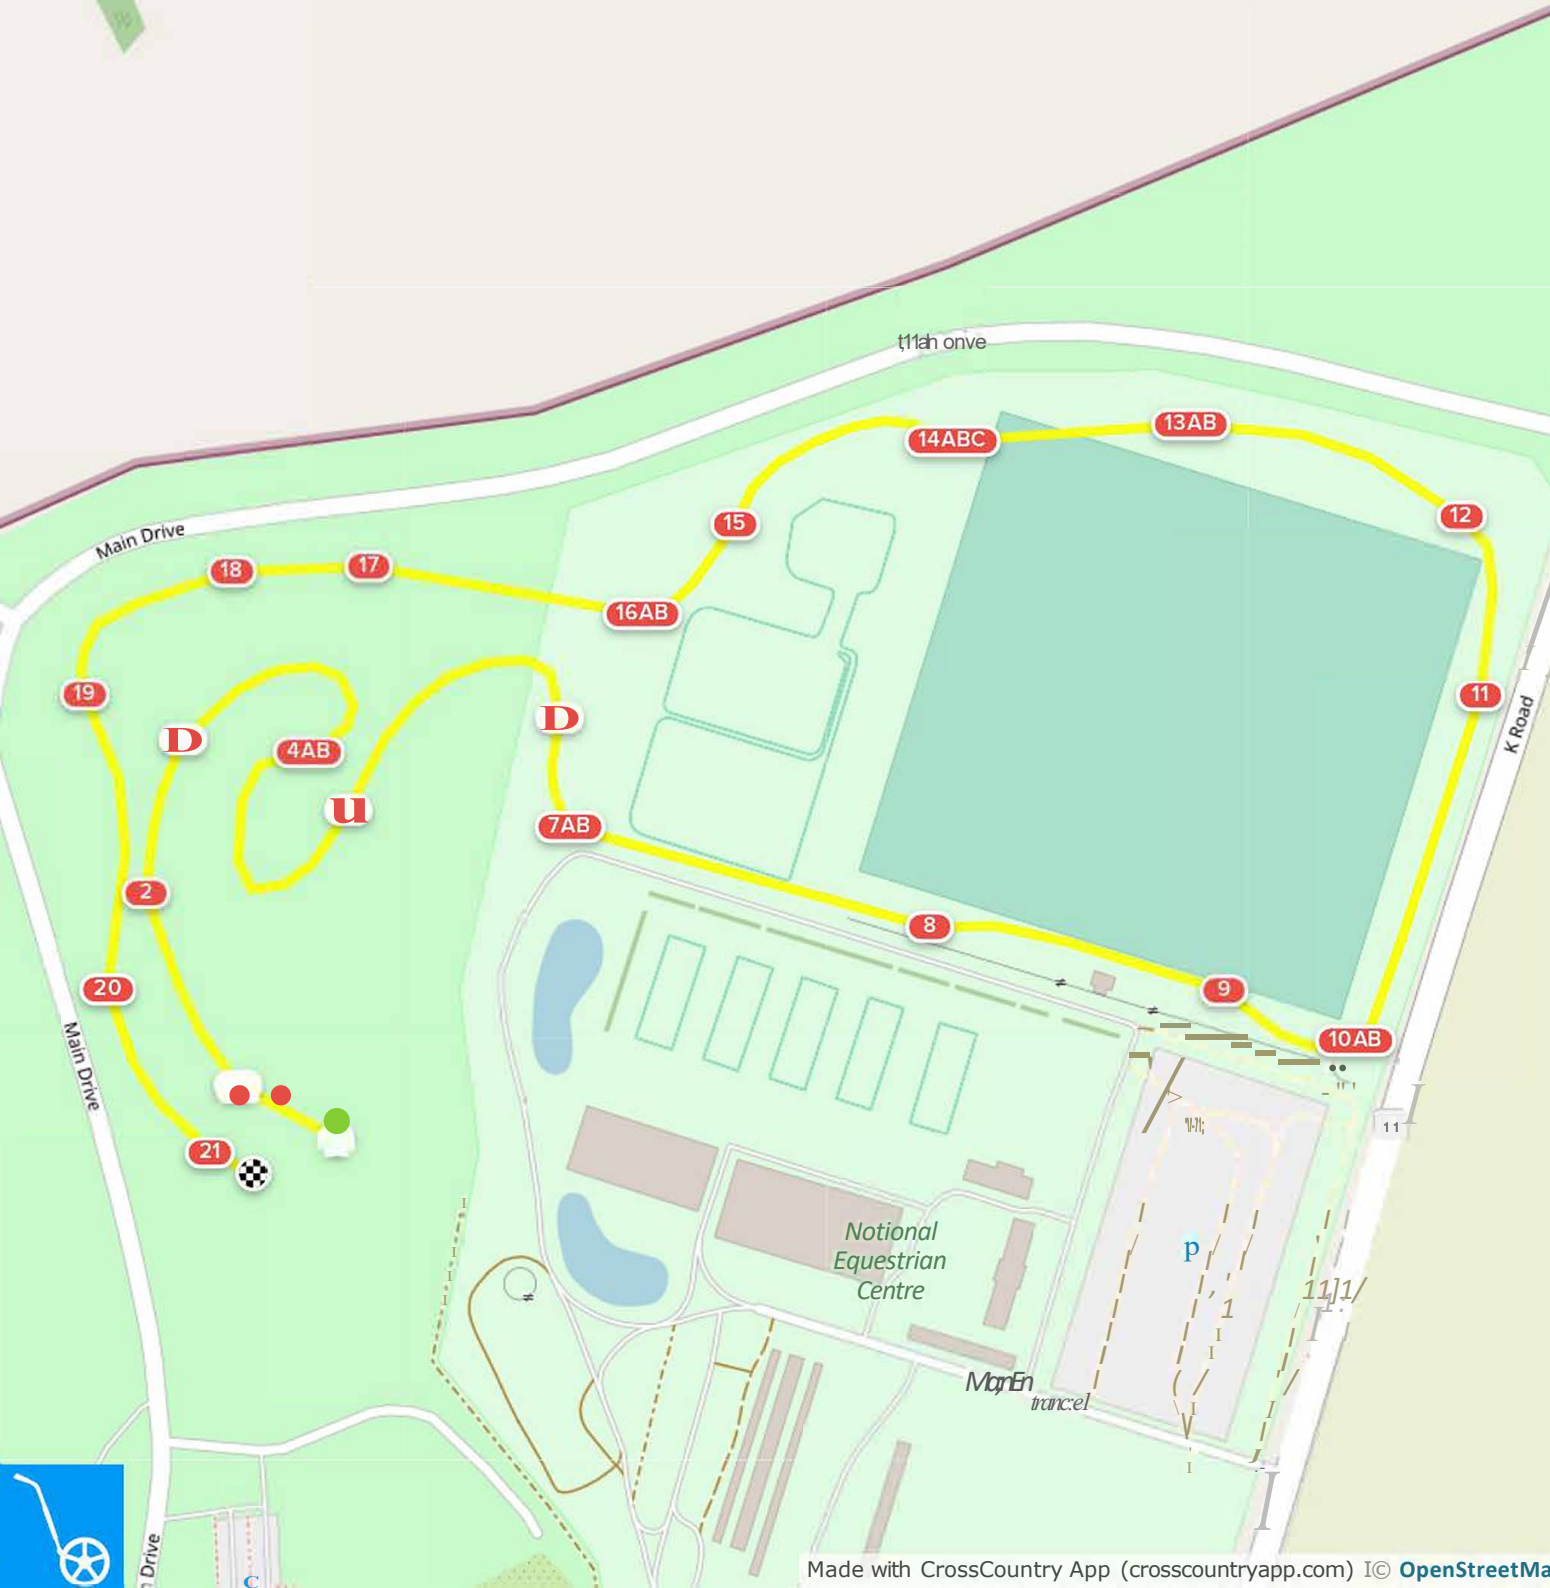

Eventing Victoria Spring Horse Trials 6th-8th September 2019 EvA 80

White Numbers
06/09/2019

Efforts: 23	Opt. Time: 5m 38s
Distance: 2250 m	Time Limit: 11m 16s
Speed: 400 m/min	

- 1 Rolltop
- 2 HK Feeder
- 3AB Mound muddle
- 4 Hilltop log
- 5 Garden seat
- 6 Palisade
- 7 Polo roll
- 8 Hayrack
- 9AB Mansion drive double
- 10 Black pipe
- 11ABC Werribee water
- 12 Trakenher
- 13 Brush roll
- 14ABC Zoo treble
- 15 Werribee mansion
- 16 Tin shed
- 17 Flower box

Eventing Victoria Spring Horse Trials 6th- 8th September 2019 EvA95

Red Numbers
06/09/2019

Efforts: 25	Opt. Time: 5m 27s
Distance: 2450 m	Time Limit: 10m 54s
Speed: 450 m/min	

- 1 Rolltop
- 2 HK Feeder
- 3 Brush
- 4AB Mound muddle
- 5 Hilltop log
- 6 Barrel brush
- 7 Polo picnic table
- 8AB Rolling brush
- 9 House
- 10 Gum log
- 11 Oxer
- 12 Trakenher
- 13ABC Werribee water
- 14 Seat
- 15 Picnic table
- 16ABC Zoo corner
- 17 Red box
- 18 Homewood roll
- 19 Flower box

Eventing Victoria Spring Horse Trials 6th-8th September 2019 CCI2*-S

Yellow numbers
06/09/2019

Efforts: 28

Opt. Time: 5m 35s

Distance: 2900 m

Time Limit: 11m 10s

Speed: 520 m/min

- 1 Rolltop
- 2 HK Feeder
- 3 Garden seat
- 4AB Country cottages
- 5 Wine bar
- 6 Brush roll
- 7AB Angled brushes
- 8 Open bar
- 9 Picnic table
- 10AB K road corner
- 11 K road spread
- 12 Ditch brush
- 13AB Bent log double
- 14ABC Werribee water
- 15 Wagon wheels
- 16AB SJ mound
- 17 Wagon
- 18 Mansion drive spread
- 19 Zoo corner
- 20 Table
- 21 Flower box