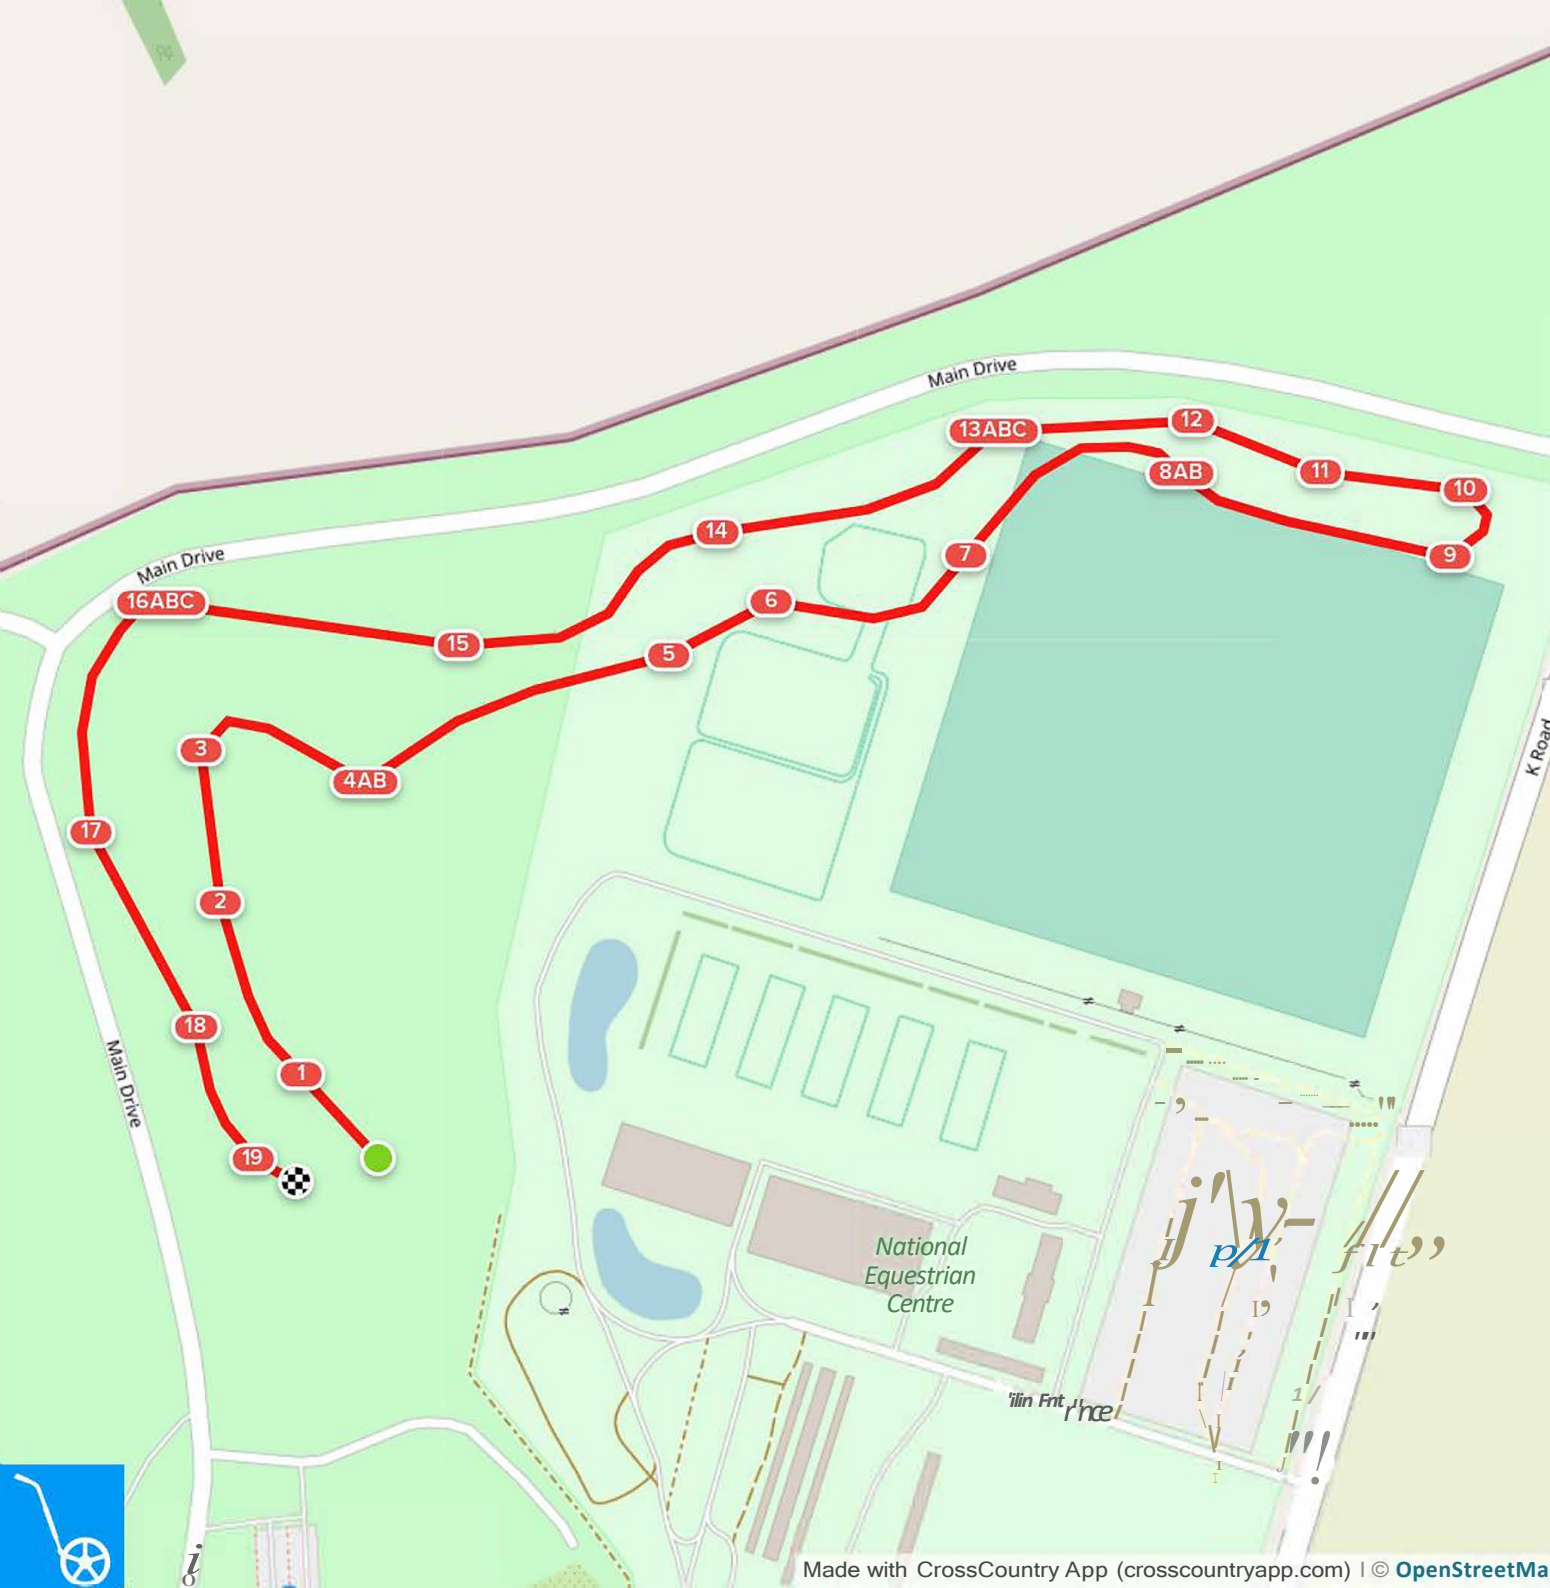

Eventing Victoria Spring Horse Trials 6th-8th September 2019 EvA 80

White Numbers
06/09/2019

Efforts: 23	Opt. Time: 5m 38s
Distance: 2250 m	Time Limit: 11m 16s
Speed: 400 m/min	

- 1 Rolltop
- 2 HK Feeder
- 3AB Mound muddle
- 4 Hilltop log
- 5 Garden seat
- 6 Palisade
- 7 Polo roll
- 8 Hayrack
- 9AB Mansion drive double
- 10 Black pipe
- 11ABC Werribee water
- 12 Trakenher
- 13 Brush roll
- 14ABC Zoo treble
- 15 Werribee mansion
- 16 Tin shed
- 17 Flower box

Eventing Victoria Spring Horse Trials 6th- 8th September 2019 EvA95

Red Numbers
06/09/2019

Efforts: 25	Opt. Time: 5m 27s
Distance: 2450 m	Time Limit: 10m 54s
Speed: 450 m/min	

- 1 Rolltop
- 2 HK Feeder
- 3 Brush
- 4AB Mound muddle
- 5 Hilltop log
- 6 Barrel brush
- 7 Polo picnic table
- 8AB Rolling brush
- 9 House
- 10 Gum log
- 11 Oxer
- 12 Trakenher
- 13ABC Werribee water
- 14 Seat
- 15 Picnic table
- 16ABC Zoo corner
- 17 Red box
- 18 Homewood roll
- 19 Flower box

Eventing Victoria Spring Horse Trials 6th-8th September 2019 EvA 65

Square Blue numbers
06/09/2019

Efforts: 20	Opt. Time: 5m 26s
Distance: 1900 m	Time Limit: 10m 52s
Speed: 350 m/min	

- 1 Log
- 2 Roll top
- 3 Hay feeder
- 4AB Civinex double
- S Mound Log
- 6 Manger
- 7 Polo chair
- 8 Black pipe
- 9ABC A frame and walk in water to brush out
- 10 Tree line log
- 11 Open ditch
- 12AB Roll and bank
- 13AB Hay feeders
- 14 Picnic table
- 15 Flower box