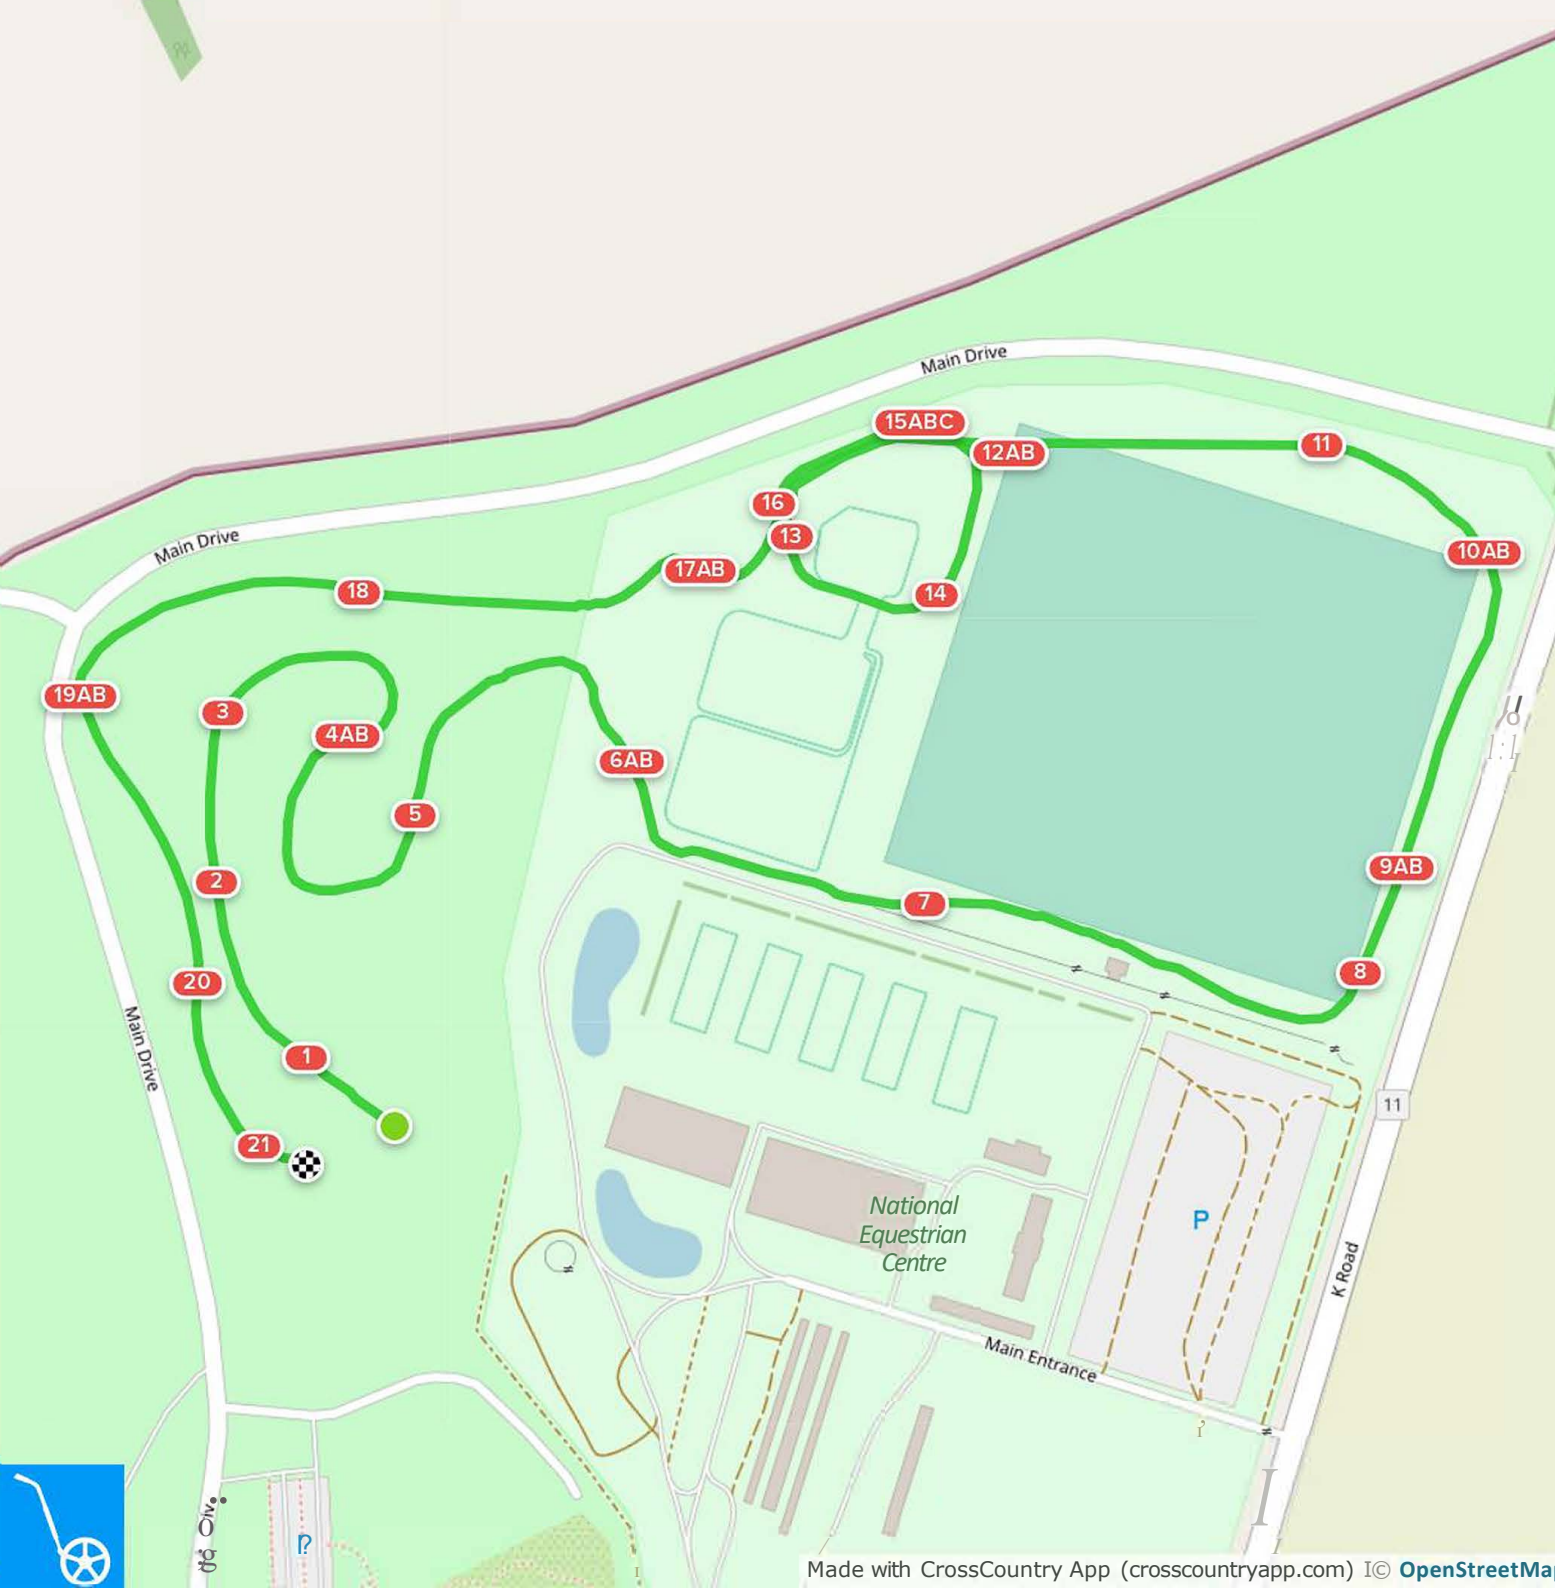

Eventing Victoria Spring Horse Trials 6th-8th September 2019 CCI3*-S

Green Numbers
06/09/2019

Efforts: 30
Distance: 3210 m
Speed: 550 m/min

Opt. Time: 5m 51s
Time Limit: 11m 42s

- 1 Rolltop
- 2 HK feeder
- 3 Garden seat
- 4AB Country cottages
- 5 Hayrack
- GAB Pheasant feeders
- 7 Brush axer
- 8 Open axer
- 9AB Angled brushes
- 10AB K Road corner
- 11 Trakenher
- 12AB Werribee water
- 13 Cottage
- 14 Flower fountain
- 15ABC Werribee water
- 16 Lamb shelter
- 17AB SJ mound
- 18 Table
- 19AB Zoo owlhole
- 20 Picnic table
- 21 Flower box