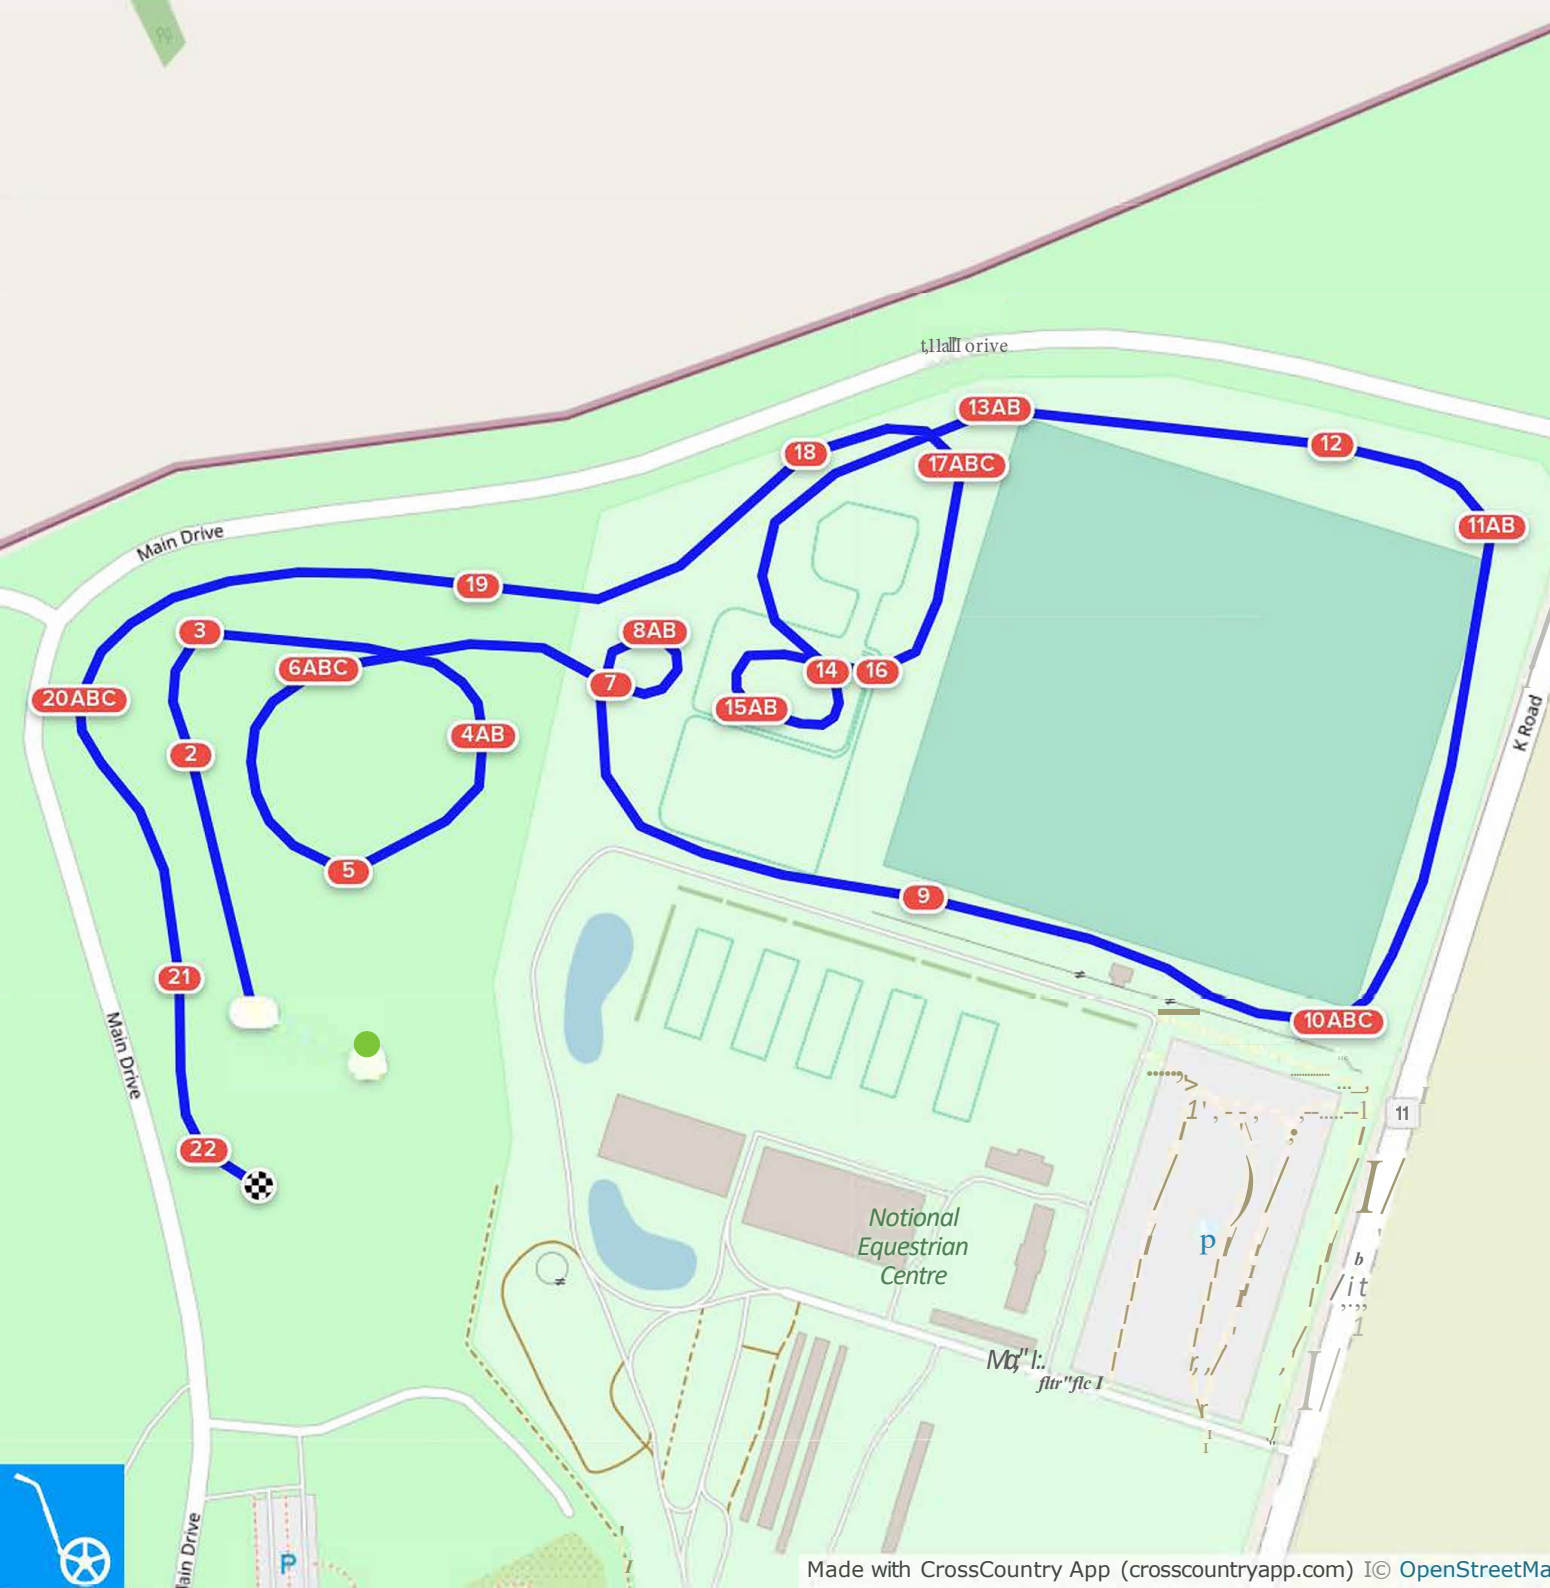

Eventing Victoria Spring Horse Trials 6th-8th September 2019 CCI3*-S

Green Numbers
06/09/2019

Efforts: 30
Distance: 3210 m
Speed: 550 m/min

Opt. Time: 5m 51s
Time Limit: 11m 42s

- 1 Rolltop
- 2 HK feeder
- 3 Garden seat
- 4AB Country cottages
- 5 Hayrack
- GAB Pheasant feeders
- 7 Brush axer
- 8 Open axer
- 9AB Angled brushes
- 10AB K Road corner
- 11 Trakenher
- 12AB Werribee water
- 13 Cottage
- 14 Flower fountain
- 15ABC Werribee water
- 16 Lamb shelter
- 17AB SJ mound
- 18 Table
- 19AB Zoo owlhole
- 20 Picnic table
- 21 Flower box

Eventing Victoria Spring Horse Trials 6th-8th September 2019 CCI4*-S

Blue Numbers
06/09/2019

Efforts: 35	Opt. Time: 6m 30s
Distance: 3700 m	Time Limit: 13m 0s
Speed: 570 m/min	

- 1 Roll Top
- 2 Archway
- 3 Stables
- 4AB Brushes
- 5 Hayrack
- GABC Flowerboxes and Corner
- 7 Open Roll
- 8AB Roll and Triple Brush
- 9 Brush Oxer
- 10ABC Open Oxer and Brushes
- 11AB Roll box and box corner
- 12 Trakhener
- 13AB Water - Boathouse and Frangible out.
- 14 Lamb shelter
- 15AB Open Oxer and Corner
- 16 Brush Panel
- 17ABC Water - Brush/skinny brush/flower roll
- 18 Ditch Brush
- 19 Wagon
- 20ABC Keyhole and Stumps
- 21 Picnic Table
- 22 Flowerbox

Eventing Victoria Spring Horse Trials 6th-8th September 2019 EvA 65

Square Blue numbers
06/09/2019

Efforts: 20	Opt. Time: 5m 26s
Distance: 1900 m	Time Limit: 10m 52s
Speed: 350 m/min	

- 1 Log
- 2 Roll top
- 3 Hay feeder
- 4AB Civinex double
- S Mound Log
- 6 Manger
- 7 Polo chair
- 8 Black pipe
- 9ABC A frame and walk in water to brush out
- 10 Tree line log
- 11 Open ditch
- 12AB Roll and bank
- 13AB Hay feeders
- 14 Picnic table
- 15 Flower box